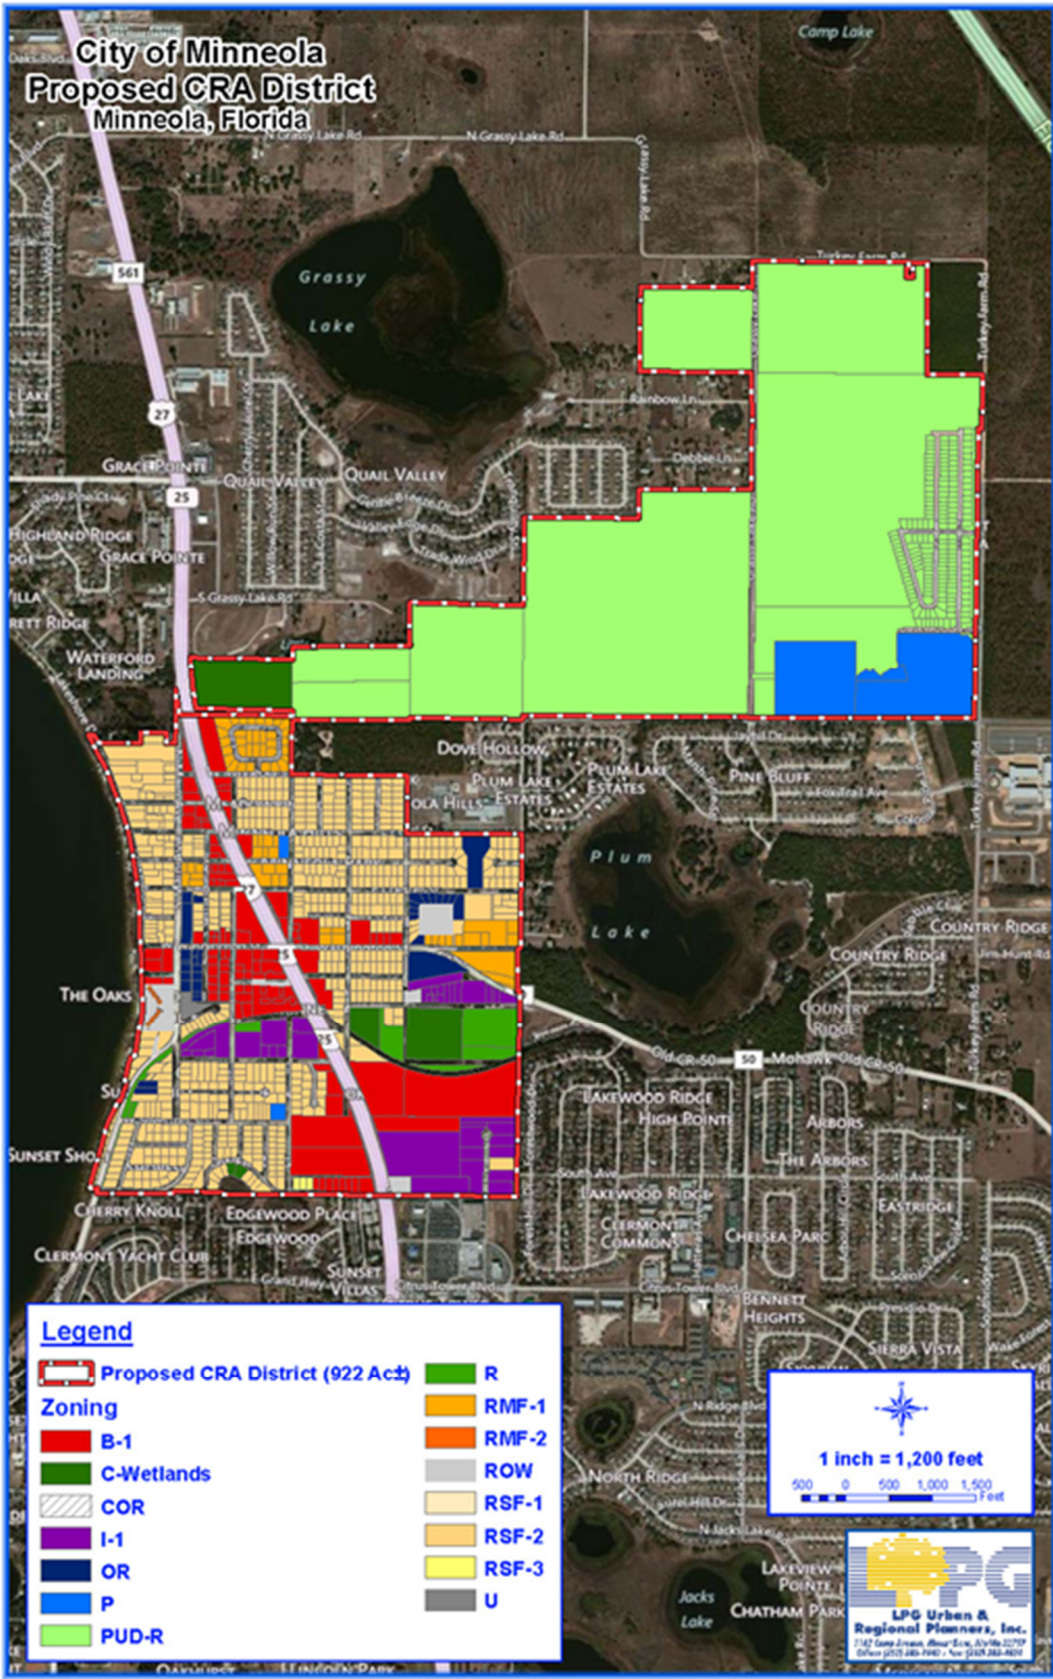

**City of Minneola
Proposed CRA District
Minneola, Florida**

Legend

Proposed CRA District (922 Ac±)	R
Zoning	RMF-1
B-1	RMF-2
C-Wetlands	ROW
COR	RSF-1
I-1	RSF-2
OR	RSF-3
P	U
PUD-R	