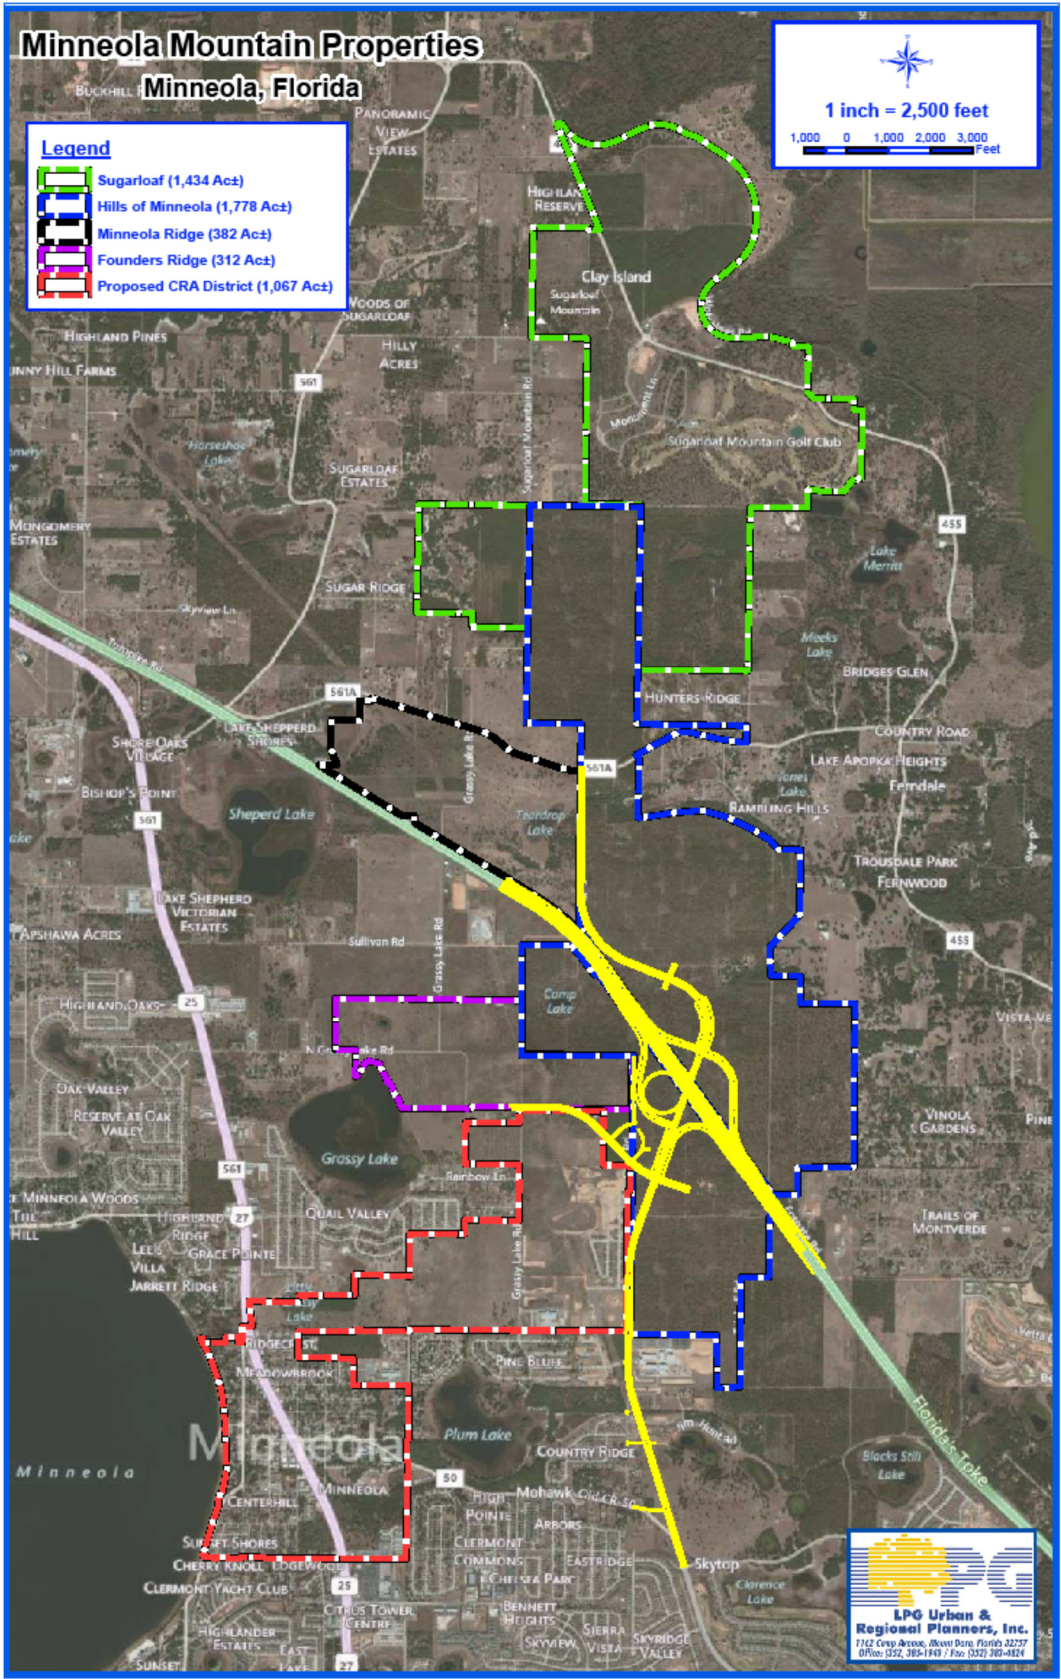

# Minneola Mountain Properties

Minneola, Florida

**Legend**

- Sugarloaf (1,434 Act)
- Hills of Minneola (1,778 Act)
- Minneola Ridge (382 Act)
- Founders Ridge (312 Act)
- Proposed CRA District (1,067 Act)

1 inch = 2,500 feet  
 1,000 0 1,000 2,000 3,000 Feet

**LPG Urban & Regional Planners, Inc.**  
 1762 Corp Avenue, Alamo Dorns, Florida 32077  
 Phone: 352-394-1183 Fax: 352-394-4334